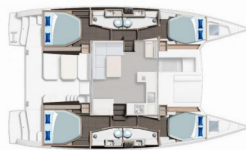

LEOPARD 42

Lilamac (2022)

PRIMA SAILING
charter agency

VEMSA D.O.O. • Ozka Ulica 7 • 2310 Slovenska Bistrica • Slovenia

Phone: +386 41 767 155

E-mail: booking@prima-sailing.com

Web: prima-sailing.com

Charter Base	Cannigione, Italy
Yacht ID	11159
Charter Brand	Leopard
Name	Lilamac
Year	2022
Length	12.67 M
Cabins	4
Berths	8 + 2
Head/Shower	4

COMFORT: Pillows

DECK: Anchor with chain, Bilge pump - Mechanic, Bimini top, Boat hook, Bosun's chair (Safe seat) (boatswain's chair), Deck brush, Electric anchor windlass, Fenders, Flybridge, Fuel funnel, Gangway, Hard Top Bimini, Mooring ropes , Outboard engine, Plastic bucket, Spare anchor (Reserve, Auxiliary anchor), Swimming ladder, Tender, Water hose, Winch handles

ENTERTAINMENT: CD player, Fins, Outdoor speakers, TV

GALLEY: Coffee machine, Gas bottles, Hot water, Kitchen utensils (Galley equipment, cutlery), Microwave, Oven, Refrigerator, Stove

INTERIOR: Barometer, Clock, Electric toilet, Water Purifier

NAVIGATION: Autopilot, Binoculars, Echosounder/Depthsounder, GPS chart plotter, Hand bearing compass, Log, Nautical charts, Pilot book, Radar reflector, Wind instrument/Anemometer

SAFETY: Buoyant smoke signal, Distress flare box, Emergency tiller, Fire extinguisher , First aid kit , Fog horn, Horseshoe lifebuoy, Life belts (Safety harness), Life jackets, Liferaft , Repair kit, Torch, VHF radio

SAILS: Electric winch

YACHT ELECTRICS: Air Conditioning, Bilge pump - Electric, Generator, Inverter, Solar panels, Watermaker - desalinator