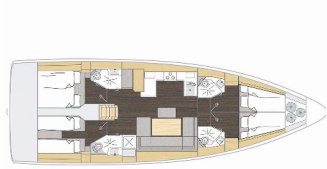

Charter Base Marina Tehnomont Veruda, Croatia

Yacht ID 11143

Charter Brand Bavaria Yachtbau

Name Sabina

Year 2025

Length 14.50 M

Cabins 4

Berths 8 + 2