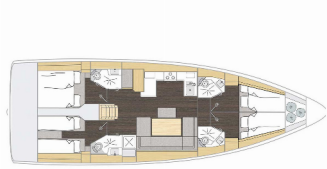

Charter Base Marina Tehnomont Veruda, Croatia

Yacht ID 11143

Charter Brand Bavaria Yachtbau

Name NN1

Year 2025

Length 14.50 M

Cabins 4

Berths 8 + 2

Head/Shower 4

COMFORT: Bed linen, Blankets, Cockpit cushions, Pillows

DECK: Bathing platform, Bilge pump - Mechanic, Bimini top, Boat hook, Bosun's chair (Safe seat) (boatswain's chair), Cockpit fridge, Cockpit grill, Cockpit table with light, Cockpit/stern, outside shower, Deck brush, Dinghy, Dinghy (byboat) pump, Electric anchor windlass, Fenders, Gangway, Impeller, V-belt, oilfilter, Jerry cans for diesel, Main anchor, Mooring ropes , Plastic bucket, Round/globular fender, Sea/Storm drogue anchor, Side door for boarding, Spare anchor (Reserve, Auxiliary anchor), Sponge, Sprayhood, Spring line, Swimming ladder, Teak cockpit, Water hose, Winch handles

ENTERTAINMENT: Bluetooth player, FUSION sound system, mp3 player, Outdoor speakers, Underwater lights, USB

GALLEY: Gas bottles, Gas cookers, Hot water, Kitchen utensils (Galley equipment, cutlery), NESPRESSO coffee machine, Oven, Refrigerator, Sink

INTERIOR: Barometer, Clock, Clothes hangers, Inside shower, Oak interior, Upholstery, Yacht documents, Yacht keys

NAVIGATION: Autopilot, Binoculars, Bow thruster, CRO flag, Echosounder/Depthsounder, GPS chart plotter - cockpit, Hand bearing compass, Harbour guides, LED Navigation lights, Logge/Lot/Speed/Wind, Navigation (Nautical) charts and nautical guide , Navigation set, Radar reflector, Spyglass with bearing compass, Tridata, Wind instrument/Anemometer

SAFETY: Black Water Tank, Day shapes / signals, Distress signals, Emergency tiller, Engine spare parts , Fire extinguisher , First aid kit , Flashlight, Fog horn, Life belts (Safety harness), Life buoy + Flashing light, Life jackets, Oars (Paddles), Set of tools , Thermal suit, VHF radio

YACHT ELECTRICS: Air Conditioning, Battery charger , Bilge pump - Electric, Heating, Plug 220V, 12 V, Service batteries, Shore connection 220 V, Solar panels, Start battery