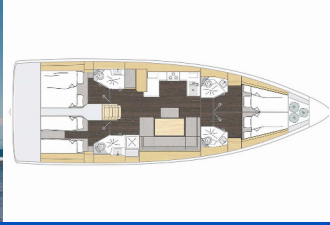

Charter Base Marina Tehnomont Veruda, Croatia

Yacht ID 11142

Charter Brand Bavaria Yachtbau

Name NN

Year 2025

Length 14.50 M

Cabins 4

Berths 8 + 2

Head/Shower 4

COMFORT: Bed linen, Blankets, Cockpit cushions, Pillows

DECK: Bathing platform, Bilge pump - Mechanic, Bimini top, Boat hook, Bosun's chair (Safe seat) (boatswain's chair), Cockpit fridge, Cockpit grill, Cockpit table with light, Cockpit/stern, outside shower, Deck brush, Dinghy, Dinghy (byboat) pump, Electric anchor windlass, Fenders, Gangway, Impeller, V-belt, oilfilter, Jerry cans for diesel, Main anchor, Mooring ropes , Plastic bucket, Round/globular fender, Sea/Storm drogue anchor, Side door for boarding, Spare anchor (Reserve, Auxiliary anchor), Sponge, Sprayhood, Spring line, Swimming ladder, Teak cockpit, Water hose, Winch handles

ENTERTAINMENT: Bluetooth player, FUSION sound system, mp3 player, Outdoor speakers, Underwater lights, USB

GALLEY: Gas bottles, Gas cookers, Hot water, Kitchen utensils (Galley equipment, cutlery), NESPRESSO coffee machine, Oven, Refrigerator, Sink

INTERIOR: Barometer, Clock, Clothes hangers, Inside shower, Oak interior, Upholstery, Yacht documents, Yacht keys

NAVIGATION: Autopilot, Binoculars, Bow thruster, CRO flag, Echosounder/Depthsounder, GPS chart plotter - cockpit, Hand bearing compass, Harbour guides, LED Navigation lights, Logge/Lot/Speed/Wind, Navigation (Nautical) charts and nautical guide , Navigation set, Radar reflector, Spyglass with bearing compass, Tridata, Wind instrument/Anemometer

SAFETY: Black Water Tank, Day shapes / signals, Distress signals, Emergency tiller, Engine spare parts , Fire extinguisher , First aid kit , Flashlight, Fog horn, Life belts (Safety harness), Life buoy + Flashing light, Life jackets, Oars (Paddles), Set of tools , Thermal suit, VHF radio

YACHT ELECTRICS: Air Conditioning, Battery charger , Bilge pump - Electric, Heating, Plug 220V, 12 V, Service batteries, Shore connection 220 V, Solar panels, Start battery