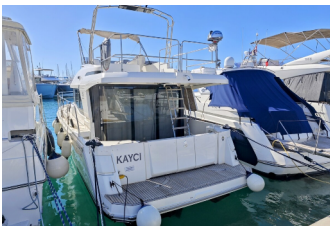

SWIFT TRAWLER 35

Kayci (2022)

PRIMA SAILING
charter agency

VEMSA D.O.O. • Ozka Ulica 7 • 2310 Slovenska Bistrica • Slovenia

Phone: +386 41 767 155

E-mail: booking@prima-sailing.com

Web: prima-sailing.com

Charter Base	Marina Dalmacija, Croatia
Yacht ID	11036
Charter Brand	Bénéteau
Name	Kayci
Year	2022
Length	11.29 M
Cabins	2
Berths	4 + 2
Head/Shower	1

COMFORT: Cockpit cushions, Mosquito nets, Sun mattresses, Sundeck cushions

DECK: Bimini top, Boat hook, Camera, Canister for water, Chairs, Cockpit full tent, Cockpit table, Cockpit/stern, outside shower, Dinghy (byboat) pump, Electric anchor windlass, Fenders, Flybridge, Gangway, Jerry cans for diesel, Main anchor, Mooring ropes, Plastic bucket, Repair box for dinghy, Round/globular fender, Spare anchor (Reserve, Auxiliary anchor), Spotlight / Headlights, Teak deck, Water hose