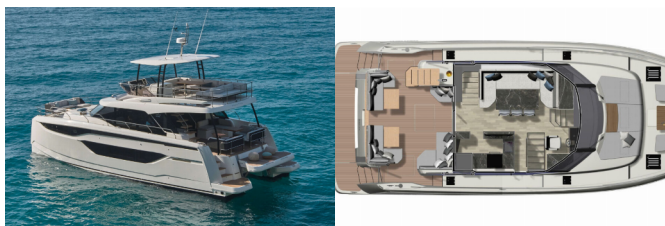

Charter Base	Marina Frapa, Croatia
Yacht ID	10958
Charter Brand	Prestige Yachts
Name	Diamond Si
Year	2024
Length	14.79 M
Cabins	3 + 1
Berths	7 + 1
Head/Shower	3

DECK: Bathing platform, Hard Top Bimini, Teak cockpit

ENTERTAINMENT: FUSION sound system, Indoor speakers, Outdoor speakers, Underwater lights

GALLEY: Dishwasher, Ice maker, Refrigerator

INTERIOR: Dryer, Safe, Washing machine

NAVIGATION: AIS, Autopilot, Radar, Wind instrument/Anemometer

SAFETY: Search light, VHF radio

YACHT ELECTRICS: Air Conditioning, Generator, Heating, Shore connection 220 V, Watermaker - desalinator

AVAILABILITY & PRICES

Prestige M48 Diamond Si (2024)

PRIMA SAILING
charter agency