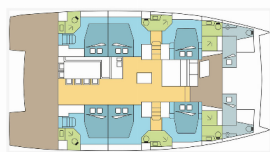

Charter Base	St. Martin, Marina De L'Anse Marcel, Caribbean
Yacht ID	10720
Charter Brand	Catana
Name	DREAM CARRIACOU_DB
Year	2019
Length	16.80 M
Cabins	6 + 2
Berths	12 + 2
Head/Shower	6 + 2

COMFORT: Cockpit cushions