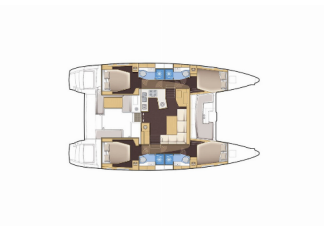

LAGOON 450 F

Miriam (2019)

PRIMA SAILING
charter agency

VEMSA D.O.O. • Ozka Ulica 7 • 2310 Slovenska Bistrica • Slovenia

Phone: +386 41 767 155

E-mail: booking@prima-sailing.com

Web: prima-sailing.com

Charter Base	Marina Kremik, Croatia
Yacht ID	10351
Charter Brand	Lagoon-Bénéteau
Name	Miriam
Year	2019
Length	13.96 M
Cabins	4 + 2
Berths	8 + 2 + 2
Head/Shower	4

COMFORT: Bed linen

DECK: Anchor winch remote control, Bimini top, Cockpit fridge, Cockpit table, Cockpit/stern, outside shower, Dinghy, Sprayhood, Teak cockpit

ENTERTAINMENT: Bluetooth player, Outdoor speakers, Radio

GALLEY: Hot water, Kitchen utensils (Galley equipment, cutlery), Oven, Refrigerator, Stove

INTERIOR: Electric toilet

NAVIGATION: AIS, Autopilot, GPS chart plotter - cockpit, Nautical charts, Pilot book, Radar, Tridata

SAFETY: VHF radio

SAILS: Electric halyard winch, Self tacking jib

YACHT ELECTRICS: Air Conditioning, Battery charger, Generator, Heating