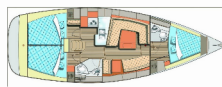

Charter Base	Marina Kremik, Croatia
Yacht ID	10179
Charter Brand	Elan Marine
Name	Janina
Year	2019
Length	11.90 M
Cabins	3
Berths	6 + 2
Head/Shower	2

COMFORT: Bed linen, Blankets, Pillows

DECK: Anchor Delta, Bathing platform, Bimini top, Cockpit table, Cockpit/stern, outside shower, Dinghy, Electric anchor windlass, LED outdoor ambiance lights, Sprayhood