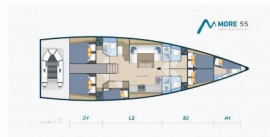

Charter Base	Marina Kastela, Croatia
Yacht ID	10076
Charter Brand	More Boats
Name	More Grey
Year	2016
Length	16.70 M
Cabins	5 + 1
Berths	10 + 1 + 1
Head/Shower	3 + 1

COMFORT: Cockpit cushions, Deck cushions