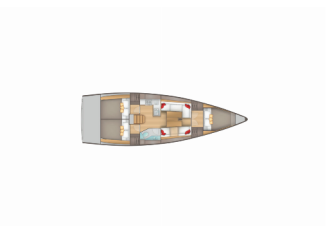

SALONA 380

Navis Celere (2017)

VEMSA D.O.O. • Ozka Ulica 7 • 2310 Slovenska Bistrica • Slovenia

Phone: +386 41 767 155

E-mail: booking@prima-sailing.com

Web: prima-sailing.com

Charter Base	Marina Kastela, Croatia
Yacht ID	10036
Charter Brand	AD Boats
Name	Navis Celere
Year	2017
Length	11.60 M
Cabins	3
Berths	6 + 2
Head/Shower	1