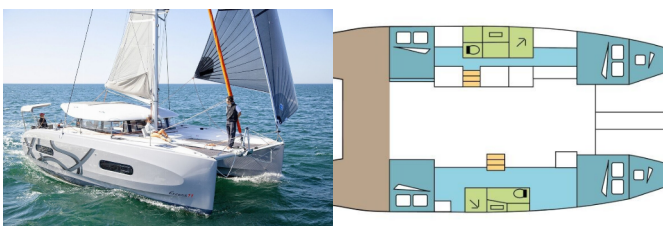

EXCESS 11

ELECTRA (2024)

VEMSA D.O.O. • Ozka Ulica 7 • 2310 Slovenska Bistrica • Slovenia

Phone: +386 41 767 155

E-mail: booking@prima-sailing.com

Web: prima-sailing.com

| | |
|----------------------|-------------------------------|
| Charter Base | ACI Marina Dubrovnik, Croatia |
| Yacht ID | 10003 |
| Charter Brand | Excess |
| Name | ELECTRA |
| Year | 2024 |
| Length | 11.42 M |
| Cabins | 4 + 2 |
| Berths | 8 + 2 + 2 |
| Head/Shower | 2 |